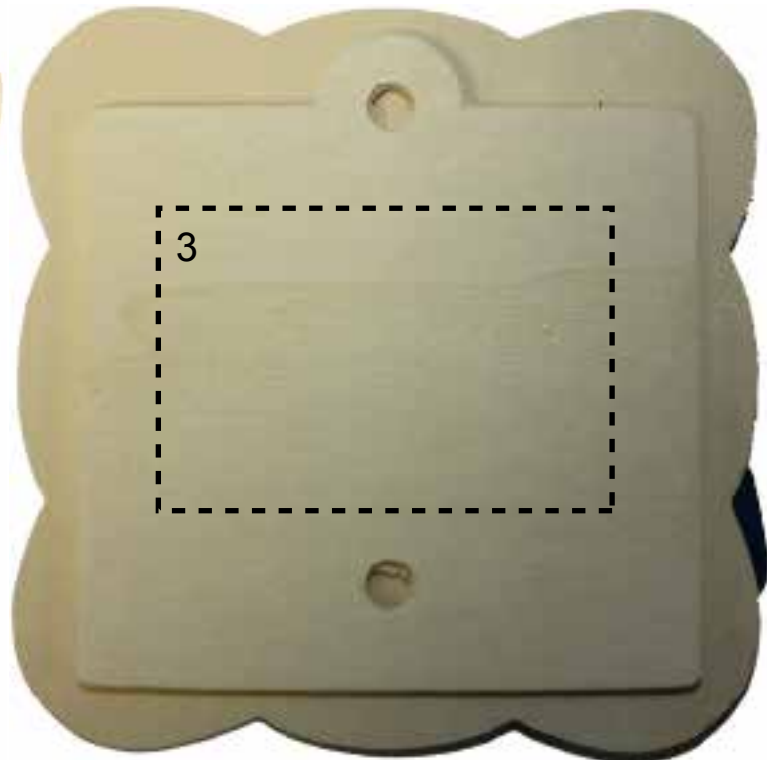

IT2973

100%

Position

Print size (mm)

Print code (no of colors)

1: Front bottom

40x15

P1(4)/B

2: Front top

40x15

P1(4)/B

3: Back

60x40

P1(4)/B

04

09

05

Note: Light colors do not cover well, because of the reflectio of the wooden surface and the high absorbtion of the material.