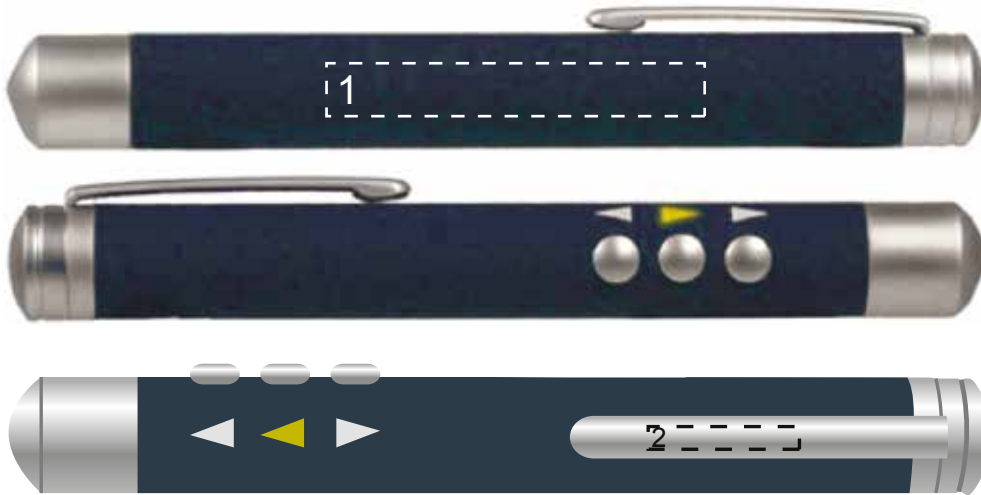

**KC6477**

**100%**

**Position**

**Print size (mm)**

**Print code (no of colors)**

1: Barrel

50x7

LC(1)/D

2: Clip

20x3

P3(1), LY(1)/D

Approximate color of engraving: PMS 871

04

**Note: It's not possible to padprint on the barrel. There is no adhesion, the ink will not stick.**