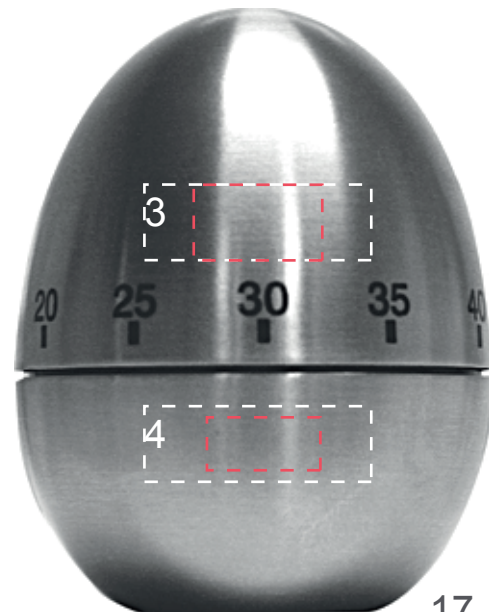

MO7249

100%

Position

Print size (mm)

Print code (no of colors)

1: Front upper

30x10/17x10

P3(1), LY/B

2: Front lower

30x10/17x10

P3(1), LY/B

3: Back upper

30x10/15x7

P3(1), LY/B

4: Back lower

30x10/15x7

P3(1), LY/B

Approximate color of engraving: BROWN

17