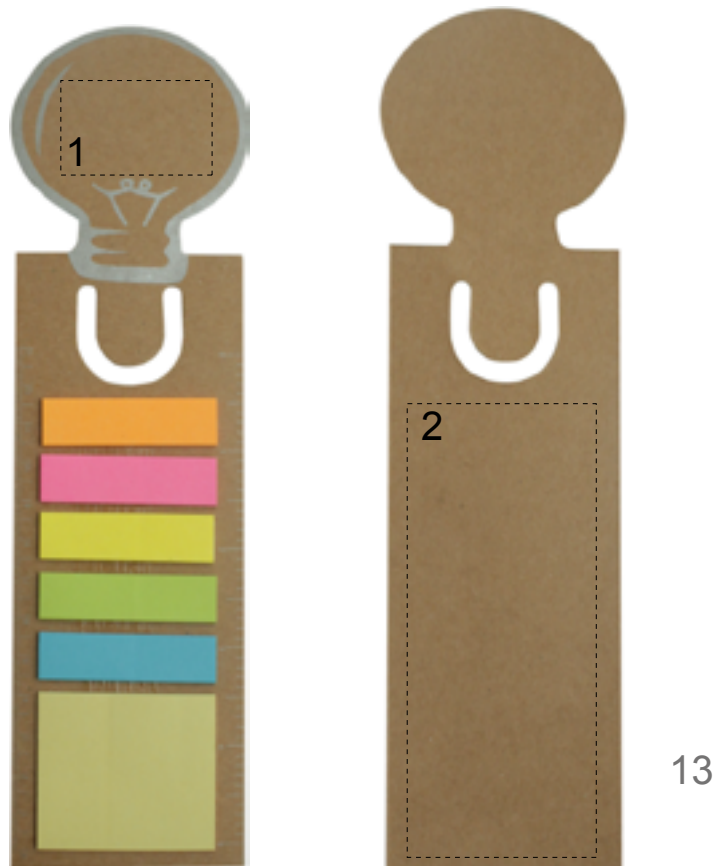

MO7804

50%

Position

Print size (mm)

Print code (no of colors)

1: Circle at top
2: Back

40x25
50x120

P1(4), DL(8)/A
DL(8)/A

Note: light colours do not cover well because of the high absorption and reflection of the cardboard surface.