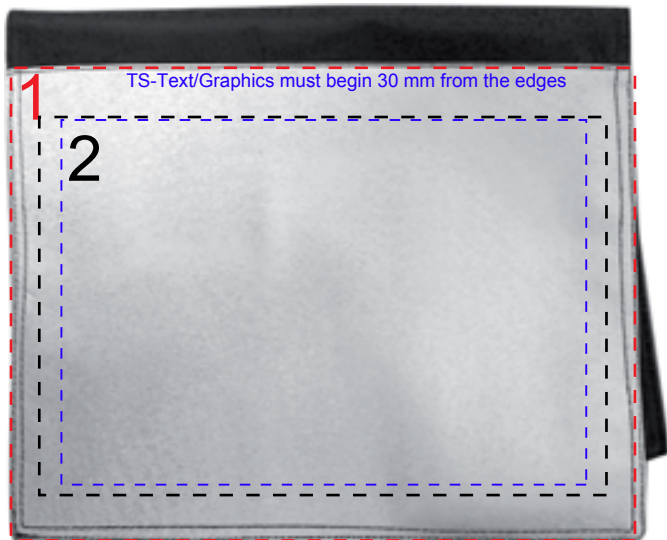

**MO8356**

**25%**

**Position**

**Print size (mm)**

**Print code (no of colors)**

1: Front sublimation

330x250

TS(8)/B

2: Front

300x200

S2(1), T1(8), TD(8)/B

Print colours in a sublimation transfer will come out different in the actual imprint.

03