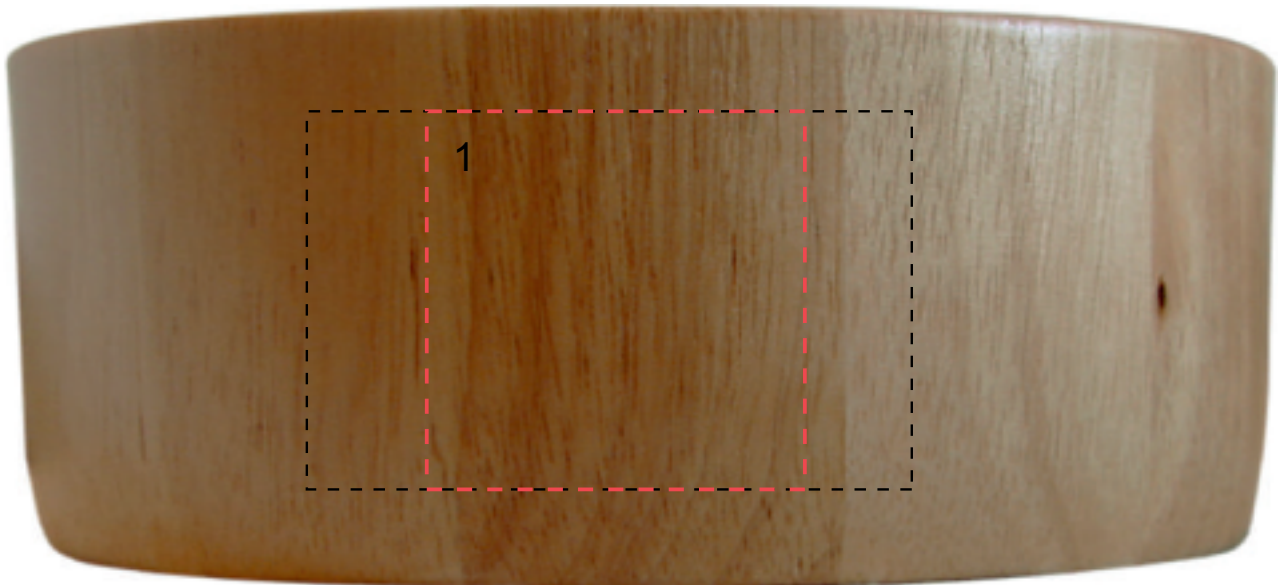

MO8425

100%

Position

Print size (mm)

Print code (no of colors)

1: Basket
2: Crusher

80x50 / 50x50
60x5

P2(1), L/B
L /B

Approximate color of engraving:

1. Basket: BROWN

2. Crusher: PMS 877

-40